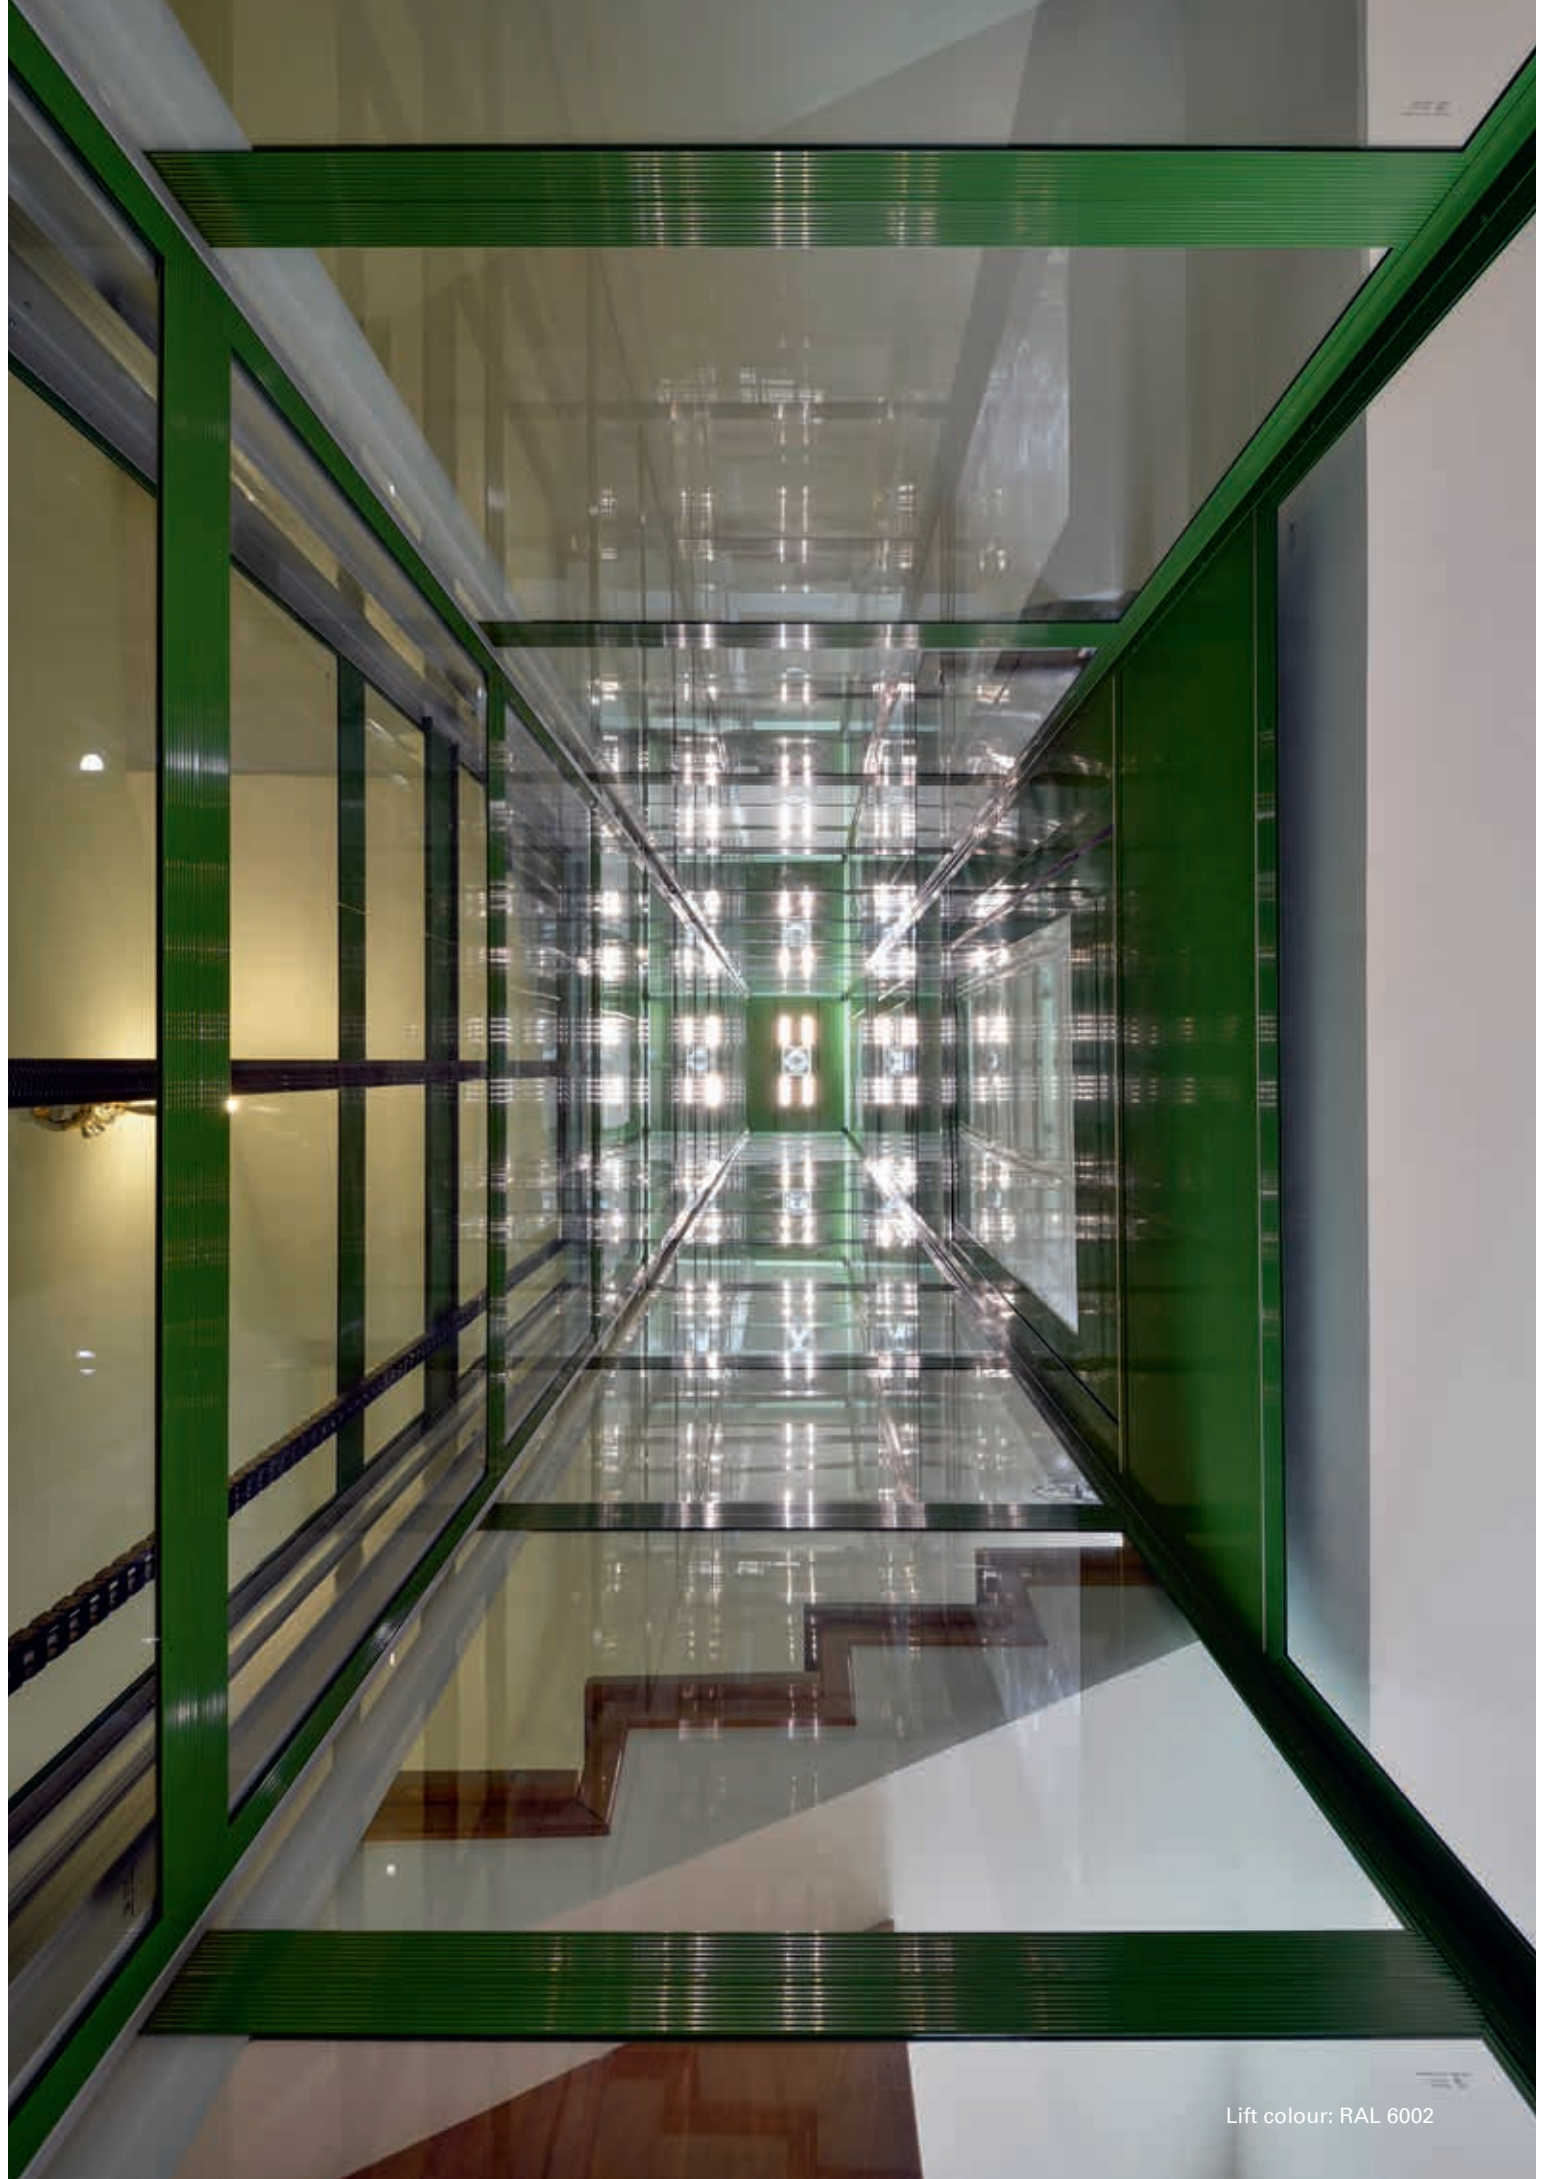

COLOUR ME HAPPY

KALEA LIFTS

MADE IN SWEDEN

Kalea was created in 1898 in Gothenburg, Sweden, and is one of the oldest lift brands still in existence. In 2008, Kalea Lifts became a member of Cibes Lift Group and today our brand is more global than ever but our design aesthetic and roots remain in Sweden. Colour Me Happy invites you on a journey to discover the true colours of Sweden and get inspiration for your everyday life.

Lift colour: RAL 6002

RAL COLOURS

PREMIUM COLOURS

FLOORS

LAMINATES

KOSMOS

“There is a reason we
do not see the world in
black and white.”

Celerie Kemble

RAL
COLOURS

RAL COLOURS

Lift colour: RAL 9005

RAL COLOURS

RAL 9016 GU70

RAL9005 GU70

RAL 9016 GU30

RAL9005 GU30